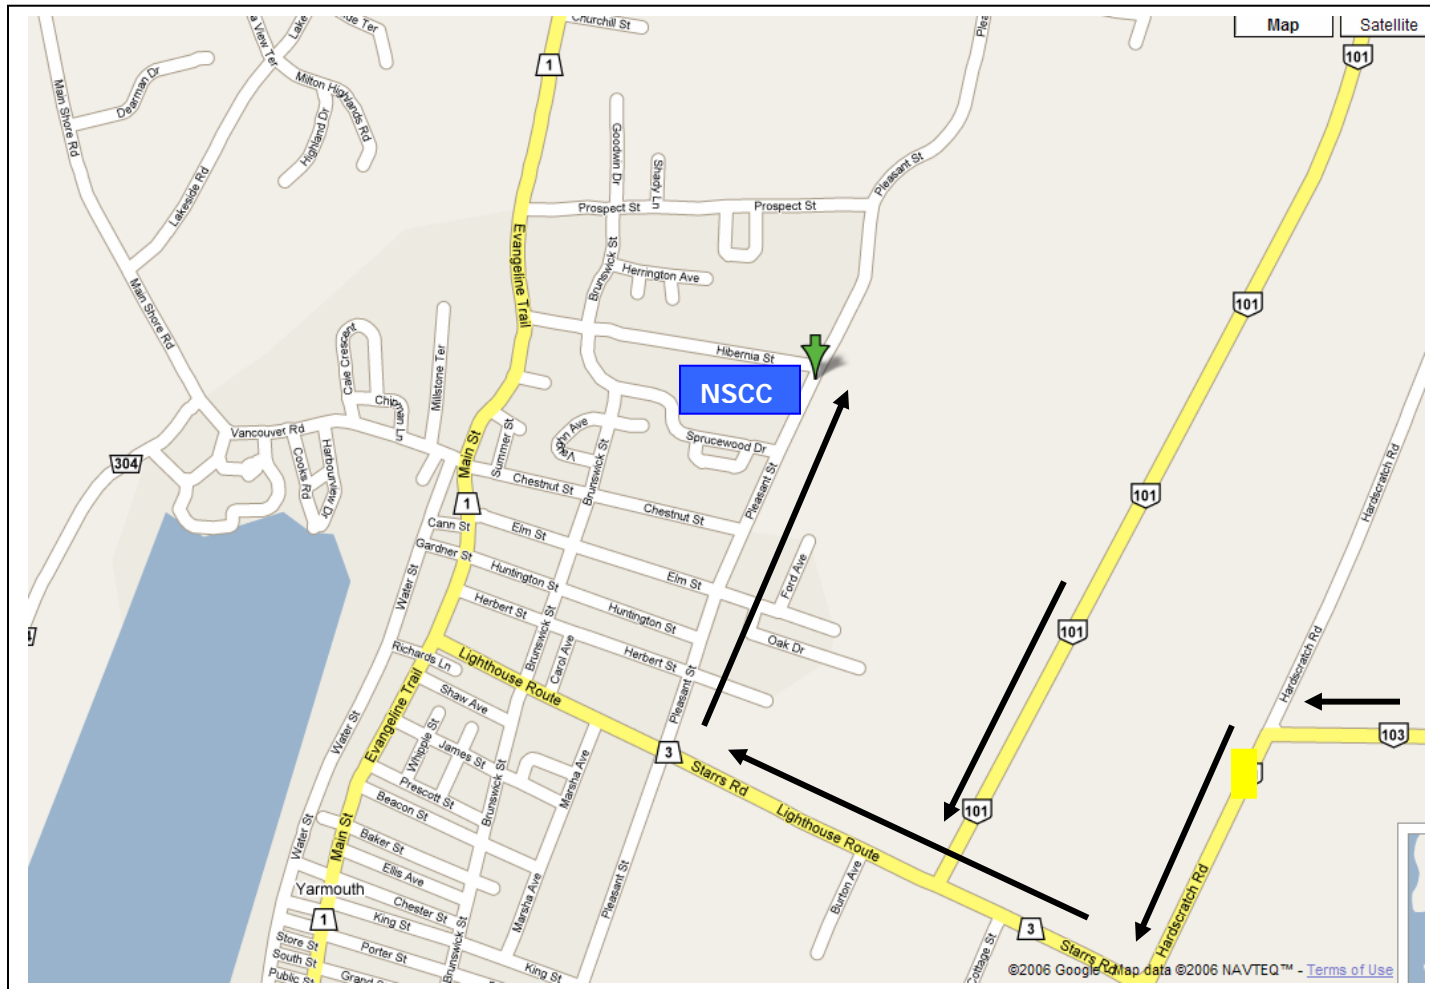

Map & Directions to NSCC, Burridge Campus

Directions on Highway 101

Continue on **HWY101** until you reach the end
Turn **right** at **Lighthouse Route/Starrs Rd** - go **0.8 km**
Turn **right** at **Pleasant St** - go **1.0 km**
Arrive at **Burridge Campus 372 Pleasant Street**

Directions on Highway 103

Continue on **HWY 103** until you reach the end
Turn **left** - go **0.2 km**
Continue on **Hardscratch Rd** - go **0.5 km**
Turn **right** at **Lighthouse Route/Starrs Rd** - go **1.3 km**
Turn **right** at **Pleasant St** - go **1.0 km**
Arrive at **Burridge Campus 372 Pleasant Street**

Note: To access the front doors of the campus you have to drive by the campus and turn left onto Hibernia Street and then drive into the parking lot.

You may want to print this for reference