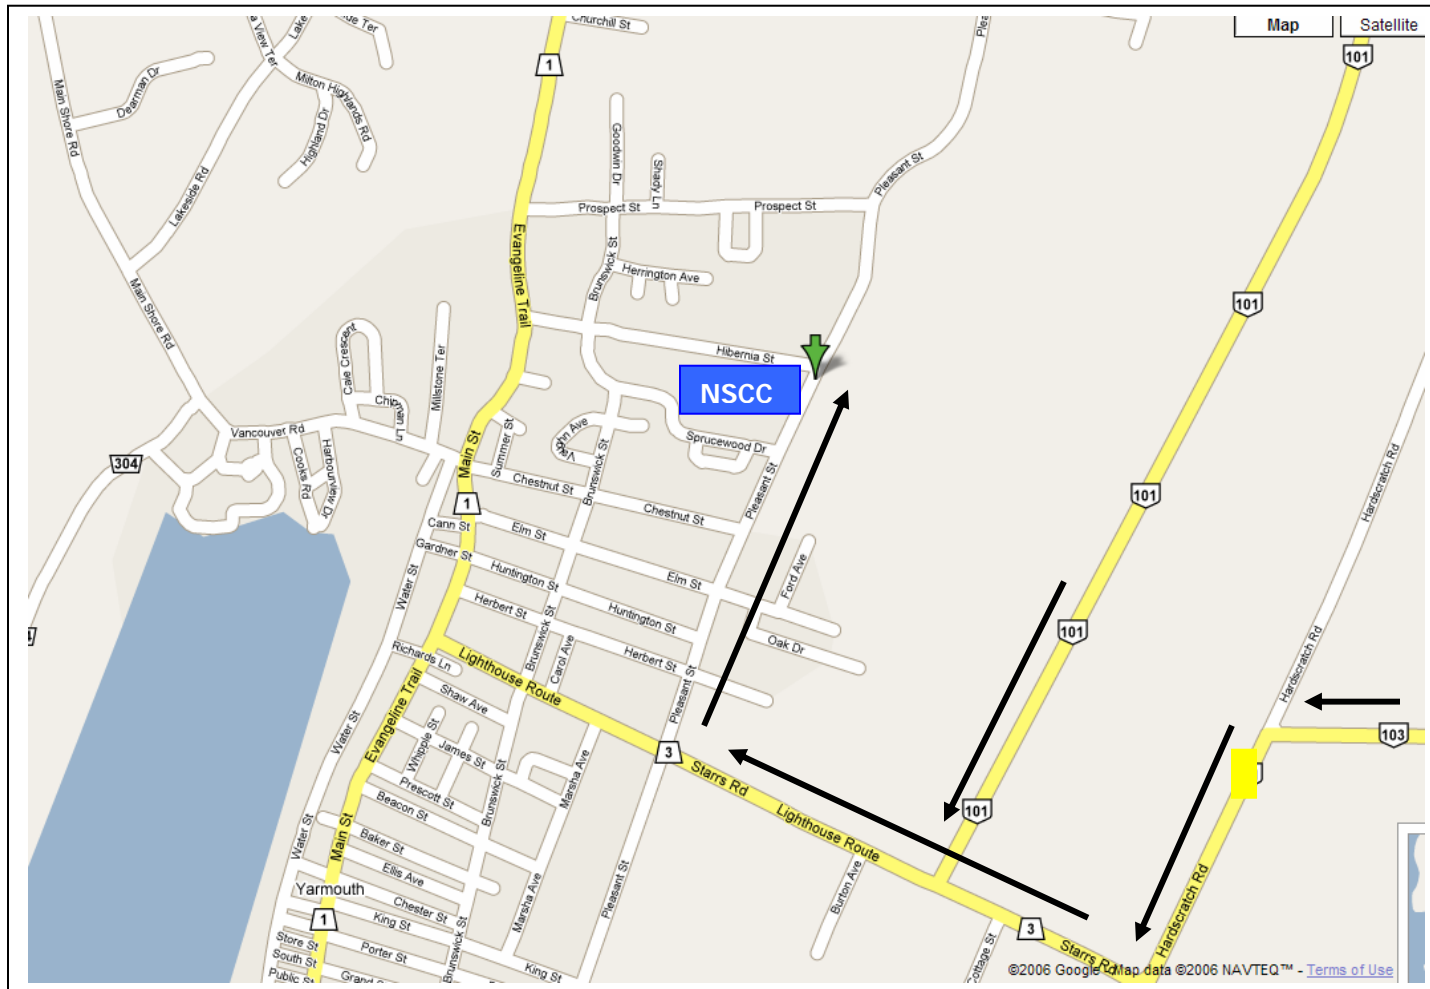

Map & Directions to NSCC, Burridge Campus

Directions on Highway 101

Continue on **HWY101** until you reach the end
Turn **right** at **Lighthouse Route/Starrs Rd** - go **0.8 km**
Turn **right** at **Pleasant St** - go **1.0 km**
Arrive at **Burridge Campus** 372 Pleasant Street

Directions on Highway 103

Continue on **HWY 103** until you reach the end
Turn **left** - go **0.2 km**
Continue on **Hardscratch Rd** - go **0.5 km**
Turn **right** at **Lighthouse Route/Starrs Rd** - go **1.3 km**
Turn **right** at **Pleasant St** - go **1.0 km**
Arrive at **Burridge Campus** 372 Pleasant Street

Note: To access the front doors of the campus you have to drive by the campus and turn left onto Hibernia Street and then drive into the parking lot.

You may want to print this for reference